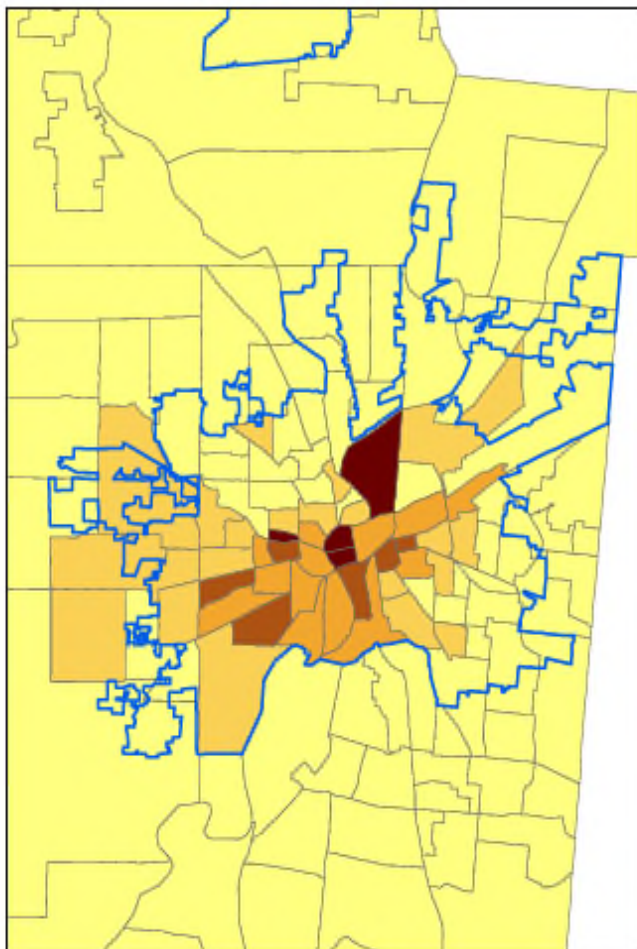

Dayton and County Statistics

Montgomery County Employment Rates, 2000-2014

Source: Ohio Department of Jobs & Family Services

Montgomery County Poverty Rates, 2007-2013

Source: Ohio Department of Jobs & Family Services

1970 Poverty Rates

<= 10%
 10% - 20%
 20% - 30%
 30% - 40%
 > 40%

Source: 1970 Decennial Census data from Minnesota Population Center, National Historical Geographic Information System; Version 2.0. Minneapolis, MN: University of Minnesota 2011. <http://www.nhgis.org>

2009 - 2013 Poverty Rates

<= 10%
 10% - 20%
 20% - 30%
 30% - 40%
 > 40%

Source: American Community Survey 2013 Five-Year Estimates