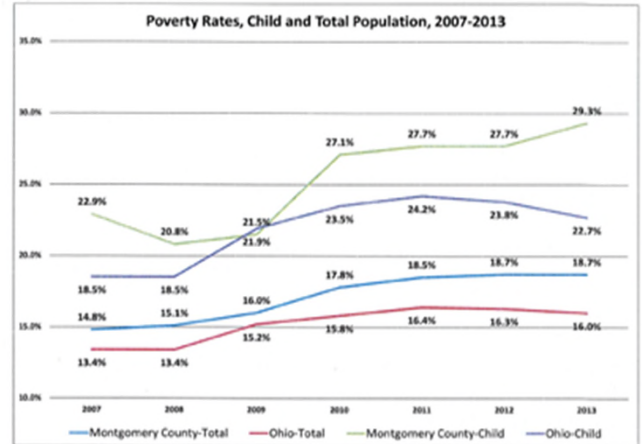

Dayton and County Statistics

Montgomery County Employment Rates, 2000-2014

Source: Ohio Department of Jobs & Family Services

Montgomery County Poverty Rates, 2007-2013

Source: Ohio Department of Jobs & Family Services

1970 Poverty Rates

<= 10%
 10% - 20%
 20% - 30%
 30% - 40%
 > 40%

Source: 1970 Decennial Census data from Minnesota Population Center, National Historical Geographic Information System; Version 2.0. Minneapolis, MN: University of Minnesota 2011. <http://www.nhgis.org>

2009 - 2013 Poverty Rates

<= 10%
 10% - 20%
 20% - 30%
 30% - 40%
 > 40%

Source: American Community Survey 2013 Five-Year Estimates