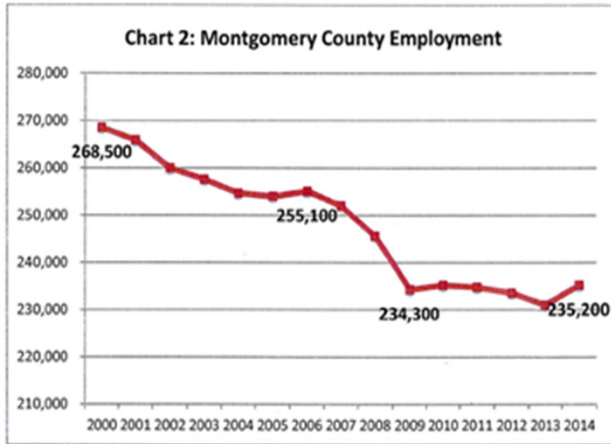

Dayton and County Statistics

Montgomery County Employment Rates, 2000-2014

Source: Ohio Department of Jobs & Family Services

Montgomery County Poverty Rates, 2007-2013

Source: Ohio Department of Jobs & Family Services

1970 Poverty Rates

<= 10%
 10% - 20%
 20% - 30%
 30% - 40%
 > 40%

Source: 1970 Decennial Census data from Minnesota Population Center, National Historical Geographic Information System; Version 2.0. Minneapolis, MN: University of Minnesota 2011. <http://www.nhgis.org>