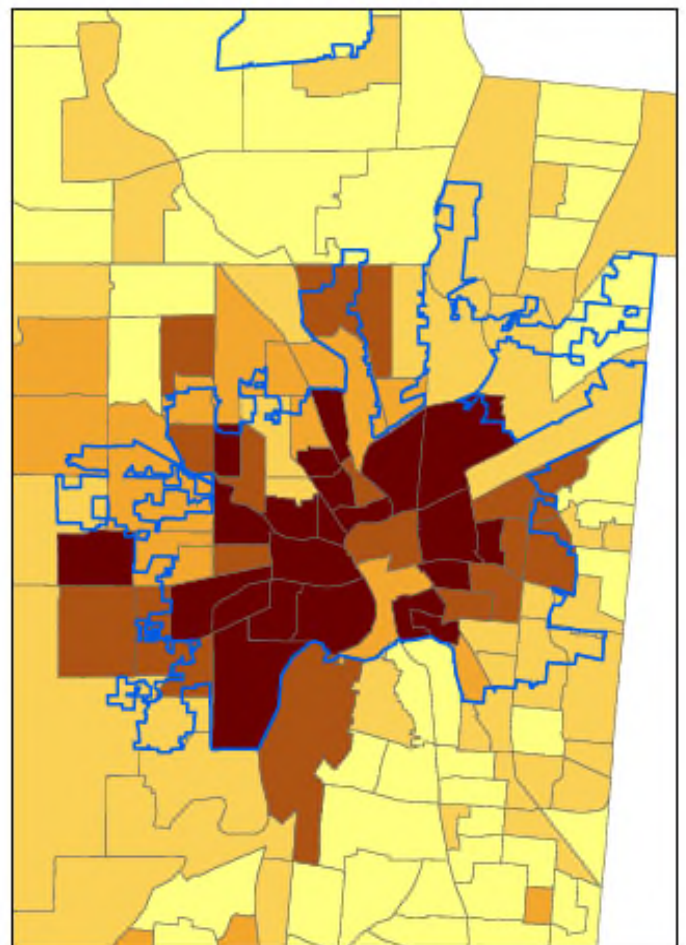

Dayton and County Statistics

Montgomery County Employment Rates, 2000-2014

Source: Ohio Department of Jobs & Family Services

Montgomery County Poverty Rates, 2007-2013

Source: Ohio Department of Jobs & Family Services

1970 Poverty Rates

<= 10%
 10% - 20%
 20% - 30%
 30% - 40%
 > 40%

Source: 1970 Decennial Census data from Minnesota Population Center, National Historical Geographic Information System; Version 2.0. Minneapolis, MN: University of Minnesota 2011. <http://www.nhgis.org>

2009 - 2013 Poverty Rates

<= 10%
 10% - 20%
 20% - 30%
 30% - 40%
 > 40%

Source: American Community Survey 2013 Five-Year Estimates