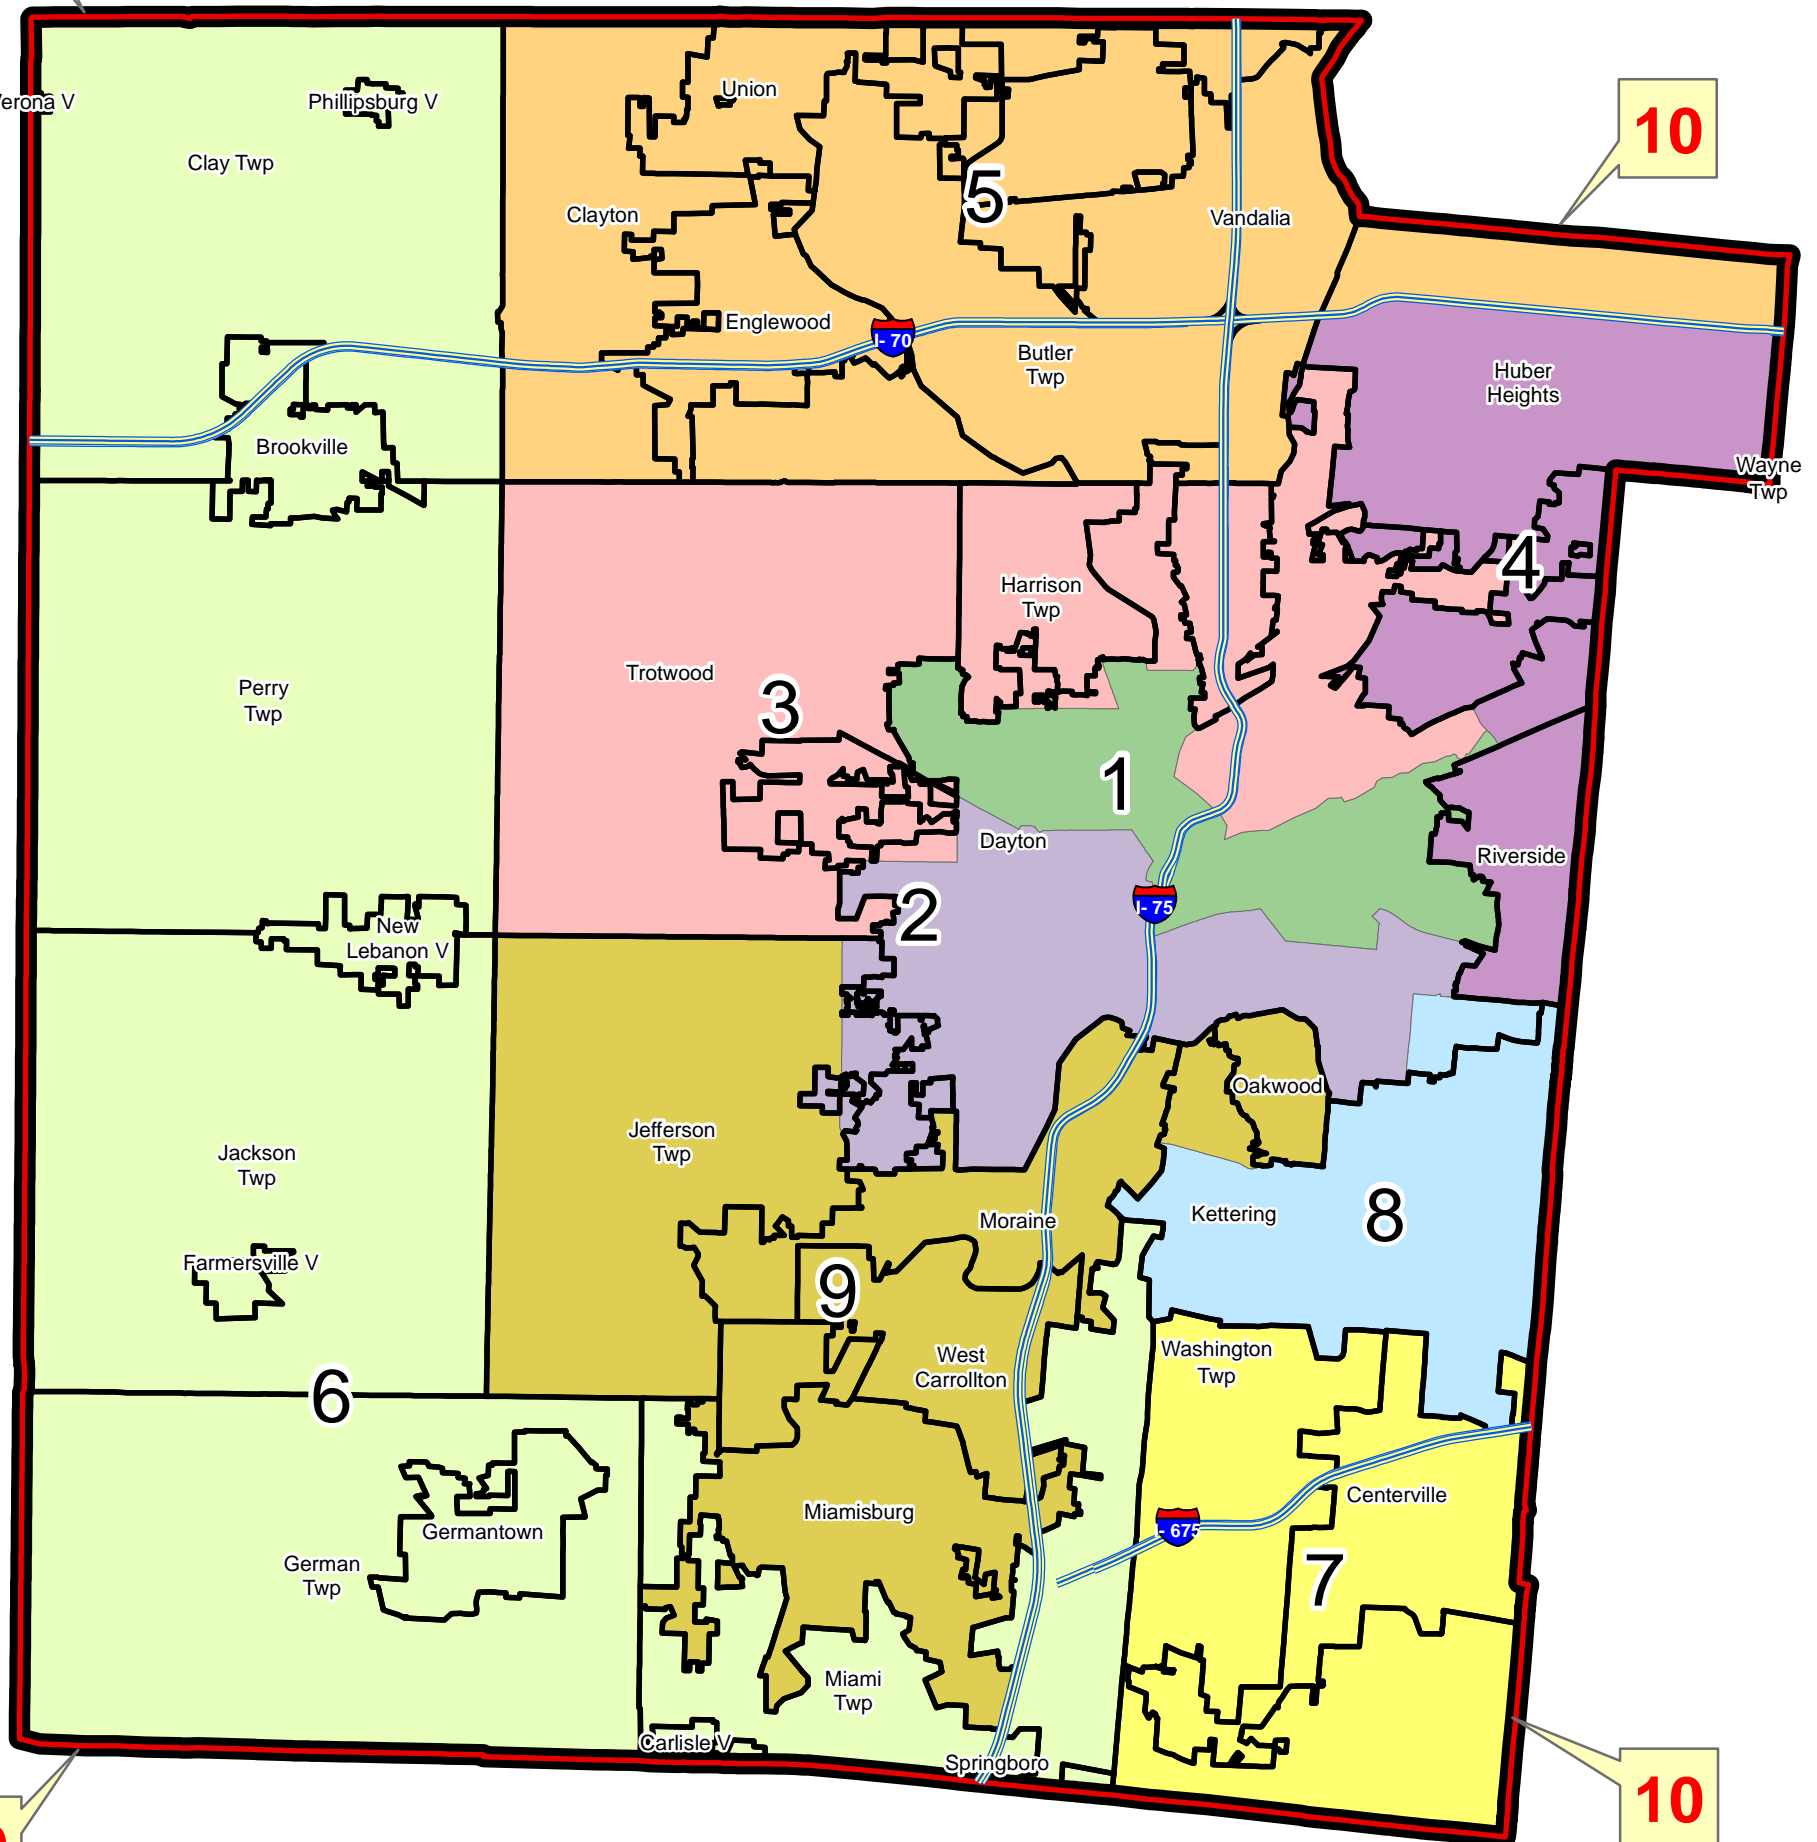

Possible 10-District Plan with One At-Large Montgomery County, Ohio

10

10

10

10

District	Population	AA (all)	%AA	District Color
1	59,184	30,281	51.2%	
2	58,932	29,795	50.6%	
3	61,844	32,016	51.8%	
4	61,899	7,749	12.5%	
5	62,294	7,145	11.5%	
6	58,188	2,872	4.9%	
7	56,607	2,652	4.7%	
8	58,685	2,426	4.1%	
9	57,520	4,623	8.0%	
At Large	535,153	119,559	22.3%	

Prepared by
The Northern Ohio Data & Information Service
NODIS

December 2015 mjs

Data Source: 2010 Census